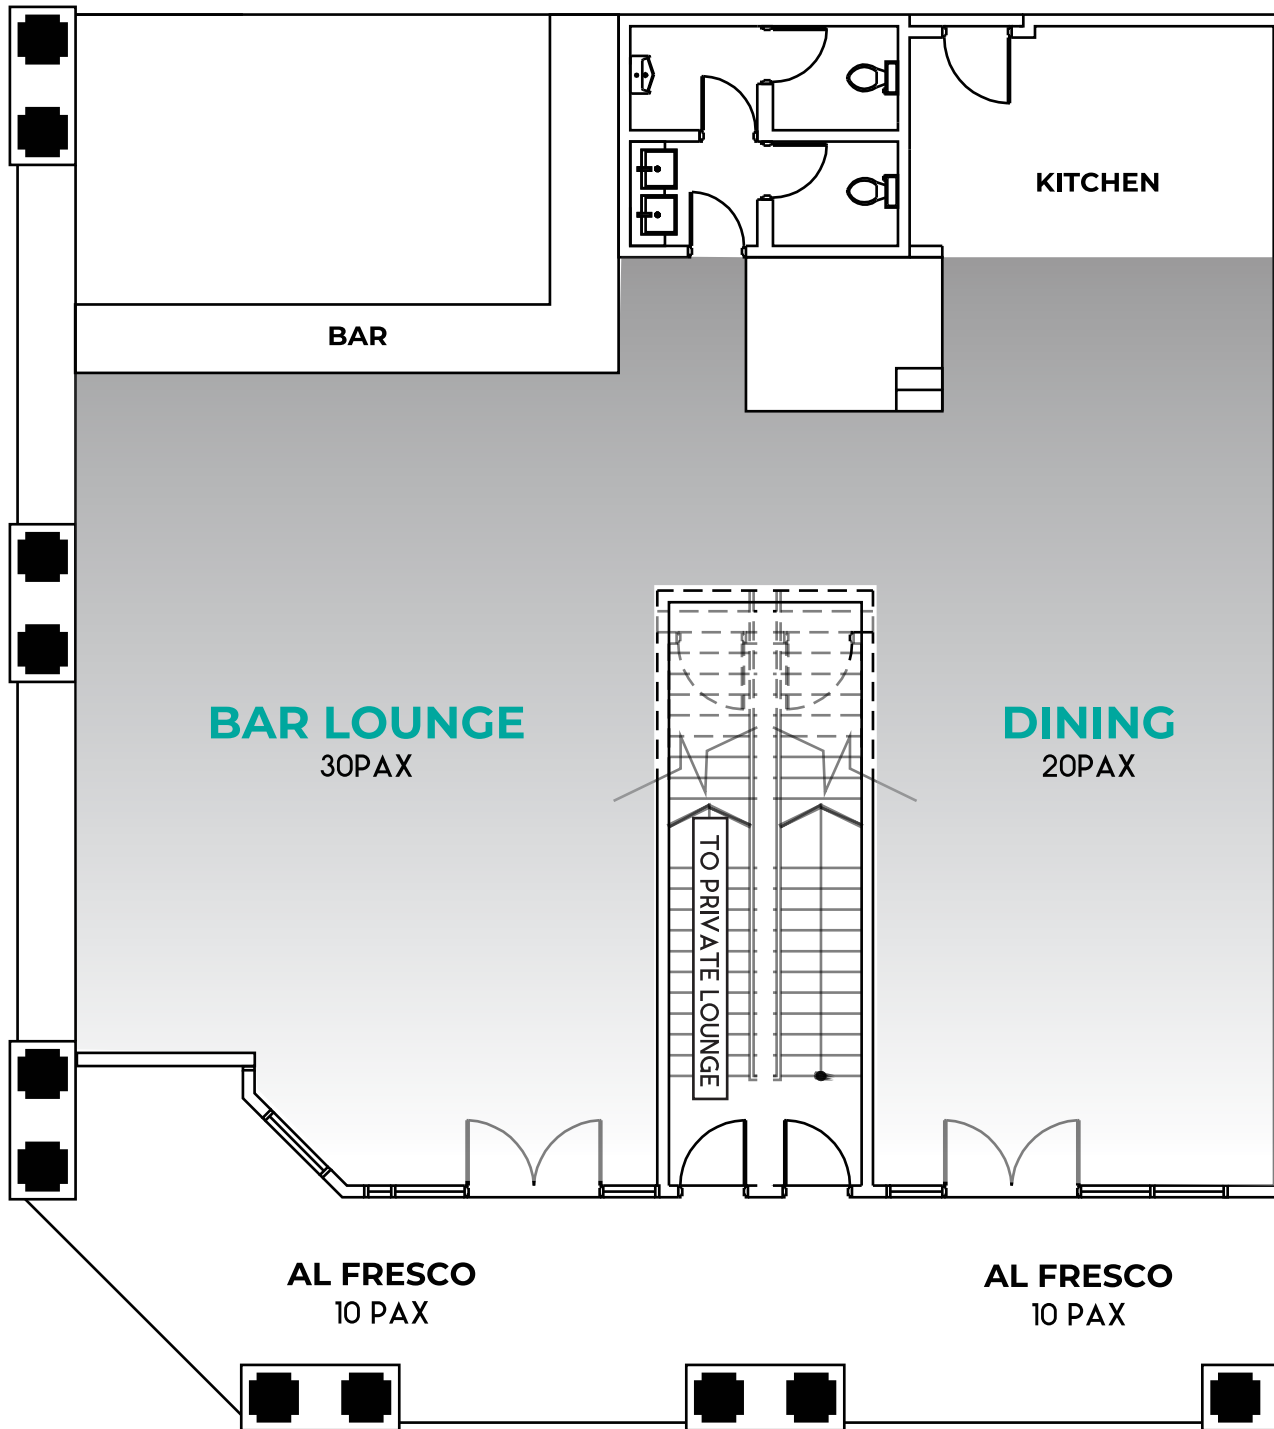

## GROUND FLOOR

BAR -	30 PAX
DINING ROOM -	20 PAX
AL FRESCO -	20 PAX

## SECOND FLOOR

STUDIO -	30 PAX
PRIVATE LOUNGE -	20 PAX

## TOTAL CAPACITY

120 PAX