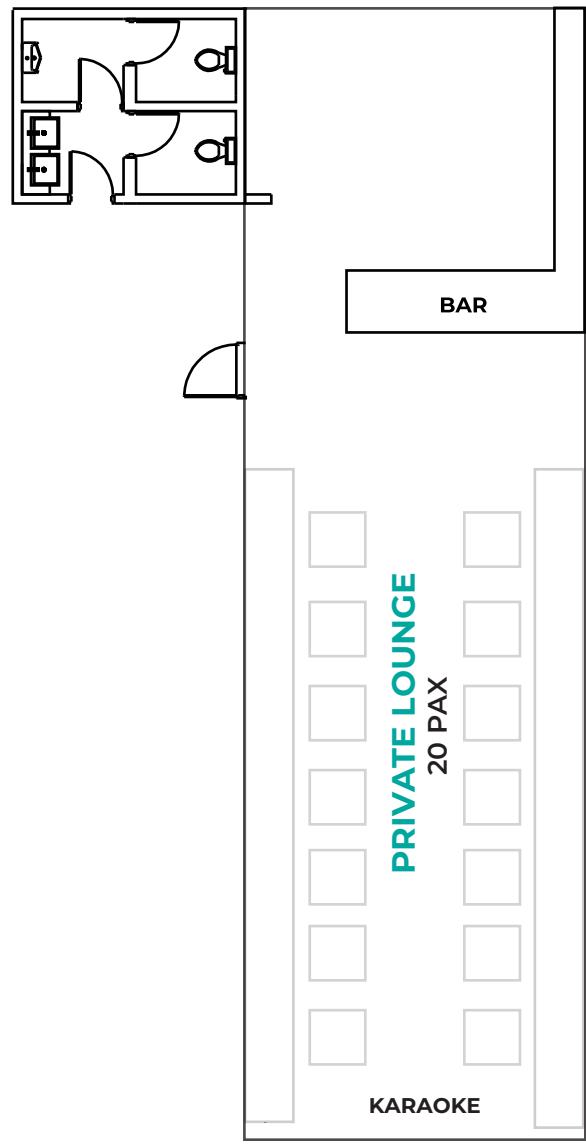

1. GROUND FLOOR | cafe and bar

2. SECOND FLOOR | private lounge

STAR★CAFE

GROUND FLOOR	
BAR -	30 PAX
DINING ROOM -	20 PAX
AL FRESCO -	20 PAX
<hr/>	
SECOND FLOOR	
STUDIO -	30 PAX
PRIVATE LOUNGE -	20 PAX
<hr/>	
TOTAL CAPACITY	
120 PAX	